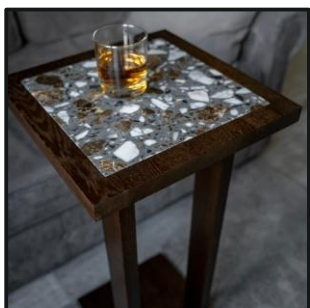

Thanks to appropriate cutout you can carry over a glass of wine or join together several these boards.

Coaster. A universal stand for hot drinks and wine. It looks aesthetic, beautiful, strict. Cubism and minimalism contributes to design. It is create of solid wood and insert of Portugal marble or Spain quartz. You may choose many variations of wood and stone combinations based on your preferences and design.

## CREATED FOR PERFECTION

Wineholder. It is capable to draw attention of guests, create an appropriate atmosphere for magnificent soiree. It perfectly accomodates a bottle of wine and snack.

Slicing products and compartmental dish is a perfect way to arrange all foodstuff bought for soiree. Peerless solid wood and handcraft – are enough things to create A memorable atmosphere of pleasure meetings in company.